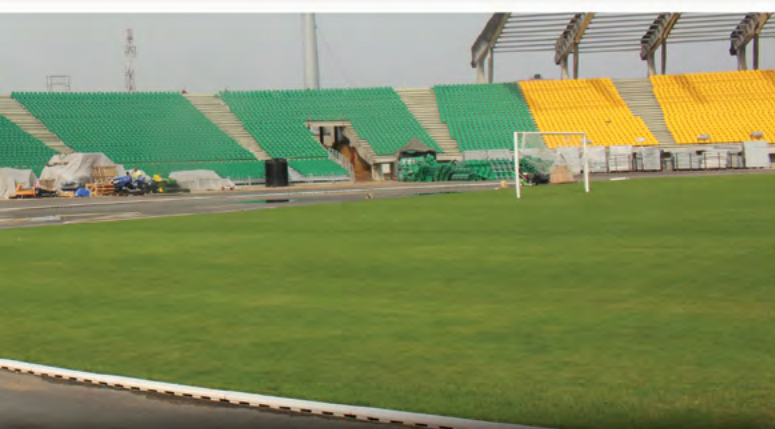

VUE PARTIELLE DE L'AIRE DE JEU
PARTIAL VIEW OF THE PLAYGROUND